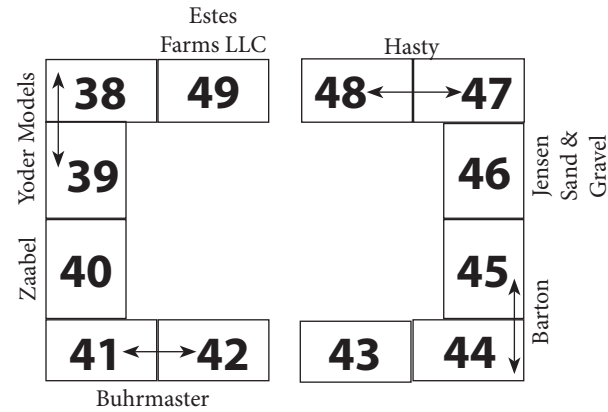

BECKMAN SCHOOL GYMNASIUM

Kitchen Area

19
Toy Farmer

18
Toy Farmer
17

16
Neal

15
Country Peddler
14

LUNCHROOM

Moser Updike
13 **12** ← → **11**

ToyTractorMan Swoboda
10 ← → **9** **8** ← → **7**

Gym Door
→

Messer **1**
JT's Farm Toys **2** ↑ ↓ **3**
Granke **4**

Gym Door
→

Cornwell Inc. **5** ↑ ↓ **6**

← **Third Hallway**

Main Hallway