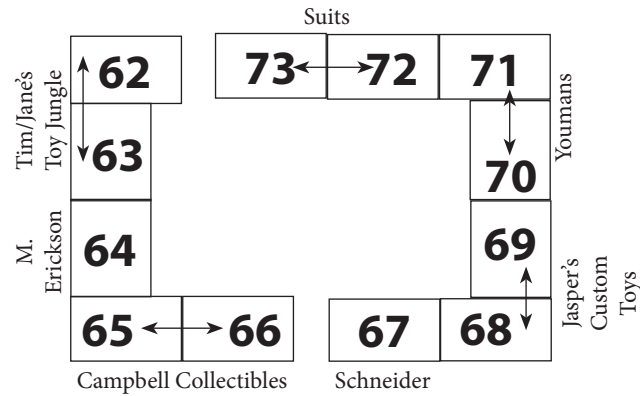

BECKMAN SCHOOL GYMNASIUM

Kitchen Area

19
Toy Farmer

18
Toy Farmer
17

16
Neal

15
Country Peddler
14

LUNCHROOM

Moser Updike
13 **12** ← → **11**

ToyTractorMan Swoboda
10 ← → **9** **8** ← → **7**

Gym Door
→

Messer **1**
JT's Farm Toys **2** ↑ ↓ **3**
Granke **4**

Gym Door
→

Cornwell Inc. **5** ↑ ↓ **6**

← **Third Hallway**

Main Hallway